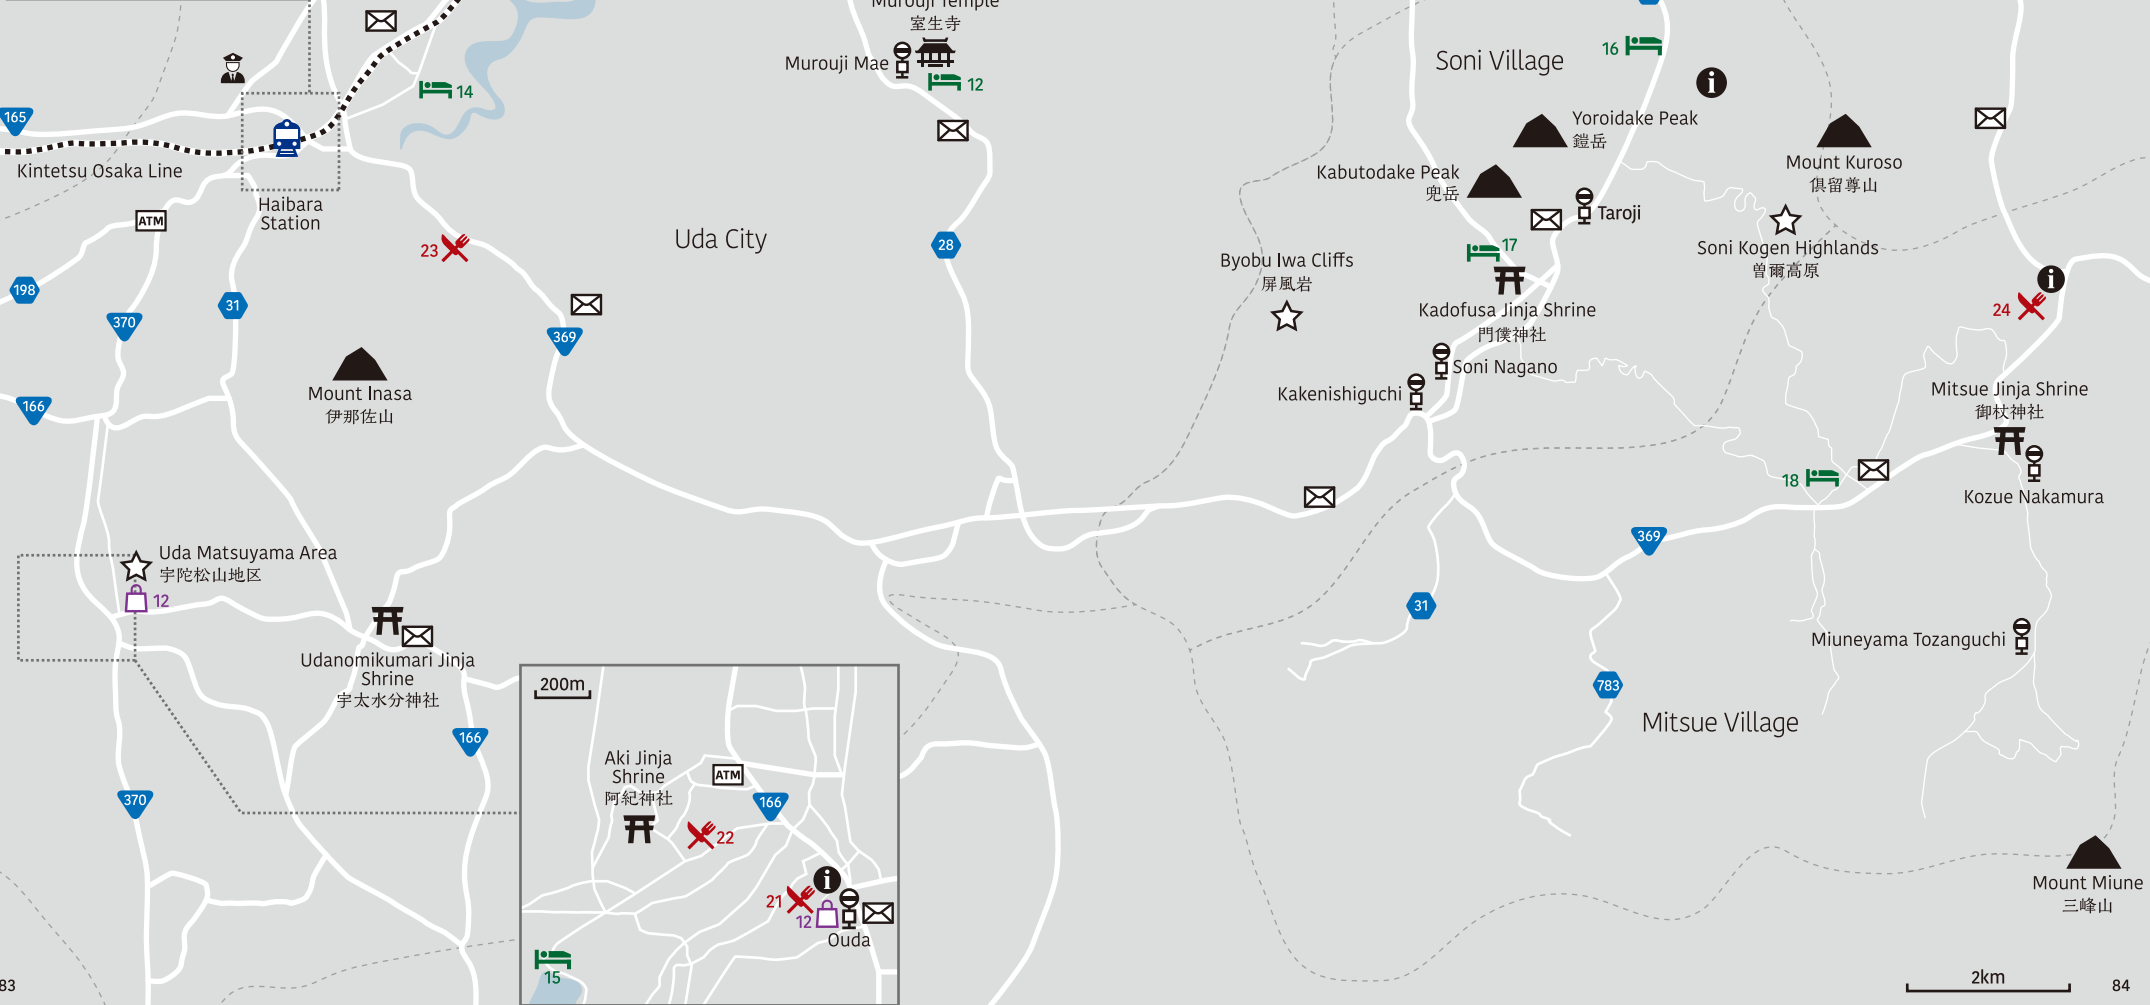

# Miwa / Yamanobe Area MAP

Information as of January 2017.  
Contents may change.

MAP P80

MAP P79

- Shrine
- Temple
- Things to see
- Train Station
- Bus Stop
- Post Office
- Seven Bank ATM
- Gourmet
- Shopping
- Lodging
- Information
- Bank
- Police
- Hospital

# Sakurai/Tounomine Area MAP

Information as of January 2017.  
Contents may change.

MAP P80

# Hase Area MAP

# Uda Area MAP

Information as of January 2017.  
Contents may change.

2km