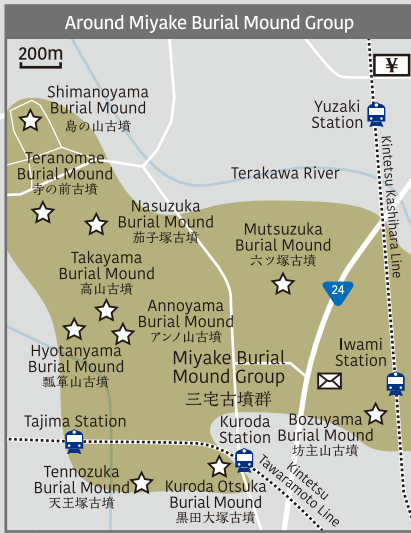

# Miwa / Yamanobe Area MAP

Information as of January 2017.  
Contents may change.

MAP P80

MAP P79

- Shrine
- Temple
- Things to see
- Train Station
- Bus Stop
- Post Office
- Seven Bank ATM
- Gourmet
- Shopping
- Lodging
- Information
- Bank
- Police
- Hospital

# Sakurai/Tounomine Area MAP

Information as of January 2017.  
Contents may change.

MAP P80

# Hase Area MAP

# Uda Area MAP

Information as of January 2017.  
Contents may change.

2km