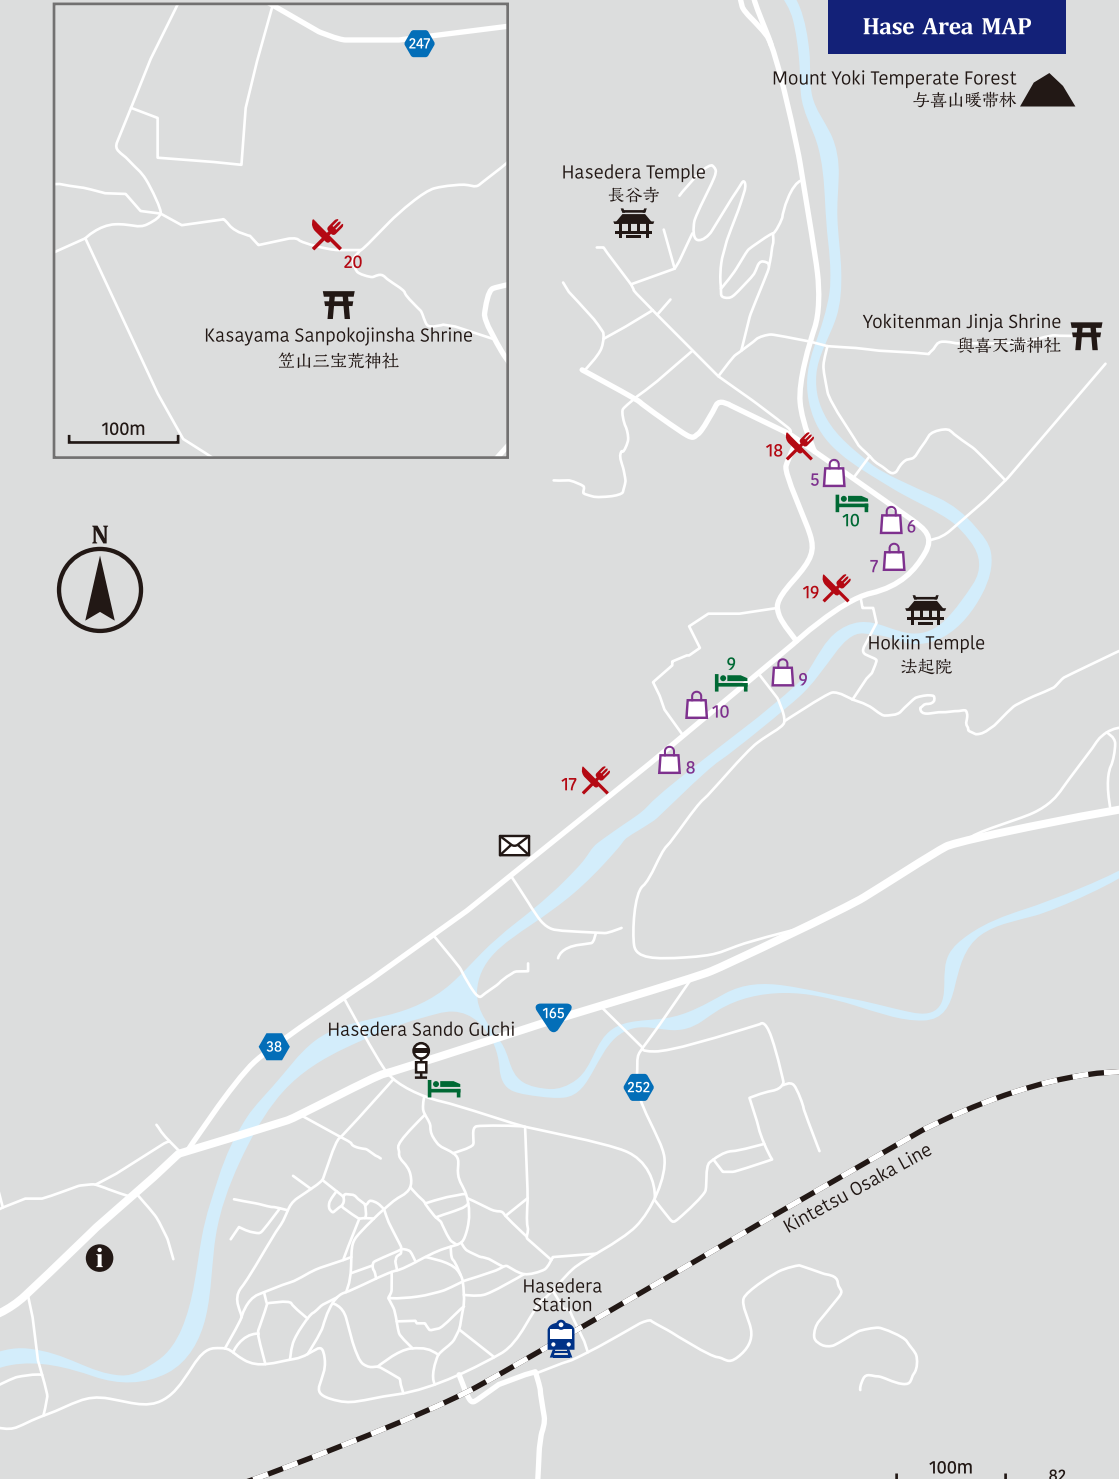

# Miwa / Yamanobe Area MAP

Information as of January 2017.  
Contents may change.

MAP P80

MAP P79

- Shrine
- Temple
- Things to see
- Train Station
- Bus Stop
- Post Office
- Seven Bank ATM
- Gourmet
- Shopping
- Lodging
- Information
- Bank
- Police
- Hospital

# Sakurai/Tounomine Area MAP

Information as of January 2017.  
Contents may change.

MAP P80

# Hase Area MAP

# Uda Area MAP

Information as of January 2017.  
Contents may change.

2km