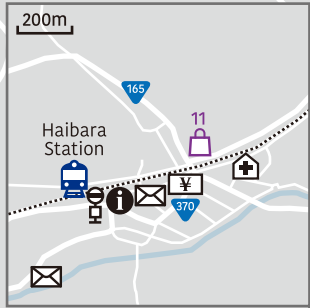

# Miwa / Yamanobe Area MAP

Information as of January 2017.  
Contents may change.

MAP P80

MAP P79

- Shrine
- Temple
- Things to see
- Train Station
- Bus Stop
- Post Office
- Seven Bank ATM
- Gourmet
- Shopping
- Lodging
- Information
- Bank
- Police
- Hospital

# Sakurai/Tounomine Area MAP

Information as of January 2017.  
Contents may change.

MAP P80

# Hase Area MAP

# Uda Area MAP

Information as of January 2017.  
Contents may change.

2km